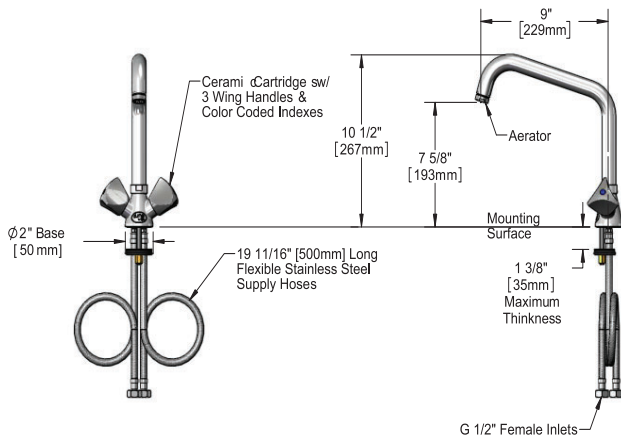

EX-1DMP08-H Mini Pre-Rinse Unit

- Same with EX-1DMP06-H, except with 8" (203 mm) add-on faucet
- 24-5/8" (625 mm) height

DECK MOUNTED FAUCETS

EA-1DF09-LH Deck Mount Faucet

- Long single lever handle faucet with swing nozzle
- Deck mounting hole ID: 38mm
- Flow rate: 3.96GPM (15LPM)

EA-1DF09-LH-F15 Aerator 1.5GPM

EA-1DF09 Deck Mount Faucet

- short single lever handle faucet with swing nozzle
- Deck mounting hole ID: 38mm
- Flow rate: 3.96GPM (15LPM)

EA-1DF08-300 Deck Mount Single Lever Pot Filler Faucet

- Single deck mount high rise faucet with swivel nozzle
- Deck mounting hole ID: 38mm
- Flow rate: 3.96GPM (15LPM)

EA-1DF08-500 Deck Mount Single Lever Pot Filler Faucet

- Same as EA-1DF08-300 except faucet is 18-11/16" (475 mm) height and 371 mm (14-9/16") clearance
- Deck mounting hole ID: 38mm
- Flow rate: 3.96GPM (15LPM)

SUBMARINE FAUCET & DECK MOUNTED FAUCETS

EA-2DF09 Deck Mount Double Spindle Pot Filler Faucet

- 3-wing handle faucet with swivel nozzle and aerator
- Deck mounting hole ID: 38mm
- Flow rate: 5.5GPM (21LPM)