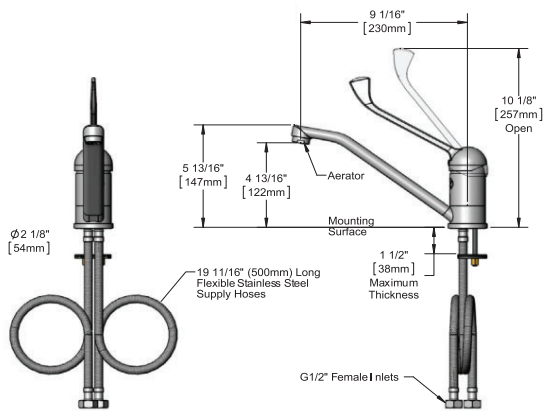

EX-1DMP06-H Mini Pre-Rinse Unit

- Single hole deck mount mixing mini pre-rinse
- 6" (152 mm) add-on faucet
- Spray valve flow rate: 3.96GPM (15LPM)
- Add-on faucet flow rate: 3.96GPM (15LPM)
- 6" wall bracket
- 24-5/8" (625 mm) height
- Deck mounting hole ID: 38 mm
- Ideal for water bar, chain store cleaning area with limited space

EX-1DMP08-H Mini Pre-Rinse Unit

- Same with EX-1DMP06-H, except with 8" (203 mm) add-on faucet
- 24-5/8" (625 mm) height

DECK MOUNTED FAUCETS

EA-1DF09-LH Deck Mount Faucet

- Long single lever handle faucet with swing nozzle
- Deck mounting hole ID: 38mm
- Flow rate: 3.96GPM (15LPM)

EA-1DF09-LH-F15 Aerator 1.5GPM

EA-1DF09 Deck Mount Faucet

- short single lever handle faucet with swing nozzle
- Deck mounting hole ID: 38mm
- Flow rate: 3.96GPM (15LPM)

EA-1DF08-300 Deck Mount Single Lever Pot Filler Faucet

- Single deck mount high rise faucet with swivel nozzle
- Deck mounting hole ID: 38mm
- Flow rate: 3.96GPM (15LPM)

EA-1DF08-500 Deck Mount Single Lever Pot Filler Faucet

- Same as EA-1DF08-300 except faucet is 18-11/16" (475 mm) height and 371 mm (14-9/16") clearance
- Deck mounting hole ID: 38mm
- Flow rate: 3.96GPM (15LPM)