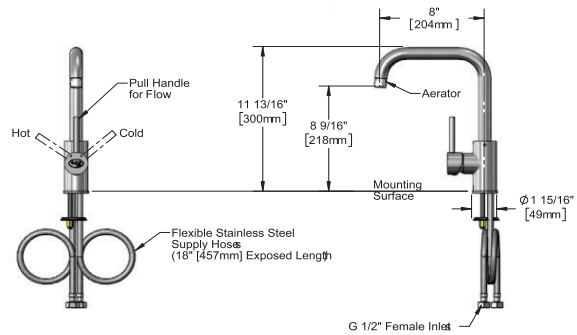

EX-1DMP06-H Mini Pre-Rinse Unit

- Single hole deck mount mixing mini pre-rinse
- 6" (152 mm) add-on faucet
- Spray valve flow rate: 3.96GPM (15LPM)
- Add-on faucet flow rate: 3.96GPM (15LPM)
- 6" wall bracket
- 24-5/8" (625 mm) height
- Deck mounting hole ID: 38 mm
- Ideal for water bar, chain store cleaning area with limited space

EX-1DMP08-H Mini Pre-Rinse Unit

- Same with EX-1DMP06-H, except with 8" (203 mm) add-on faucet
- 24-5/8" (625 mm) height

DECK MOUNTED FAUCETS

EA-1DF09-LH Deck Mount Faucet

- Long single lever handle faucet with swing nozzle
- Deck mounting hole ID: 38mm
- Flow rate: 3.96GPM (15LPM)

EA-1DF09-LH-F15 Aerator 1.5GPM

EA-1DF09 Deck Mount Faucet

- short single lever handle faucet with swing nozzle
- Deck mounting hole ID: 38mm
- Flow rate: 3.96GPM (15LPM)

EA-1DF08-300 Deck Mount Single Lever Pot Filler Faucet

- Single deck mount high rise faucet with swivel nozzle
- Deck mounting hole ID: 38mm
- Flow rate: 3.96GPM (15LPM)

EA-1DF08-500 Deck Mount Single Lever Pot Filler Faucet

- Same as EA-1DF08-300 except faucet is 18-11/16" (475 mm) height and 371 mm (14-9/16") clearance
- Deck mounting hole ID: 38mm
- Flow rate: 3.96GPM (15LPM)